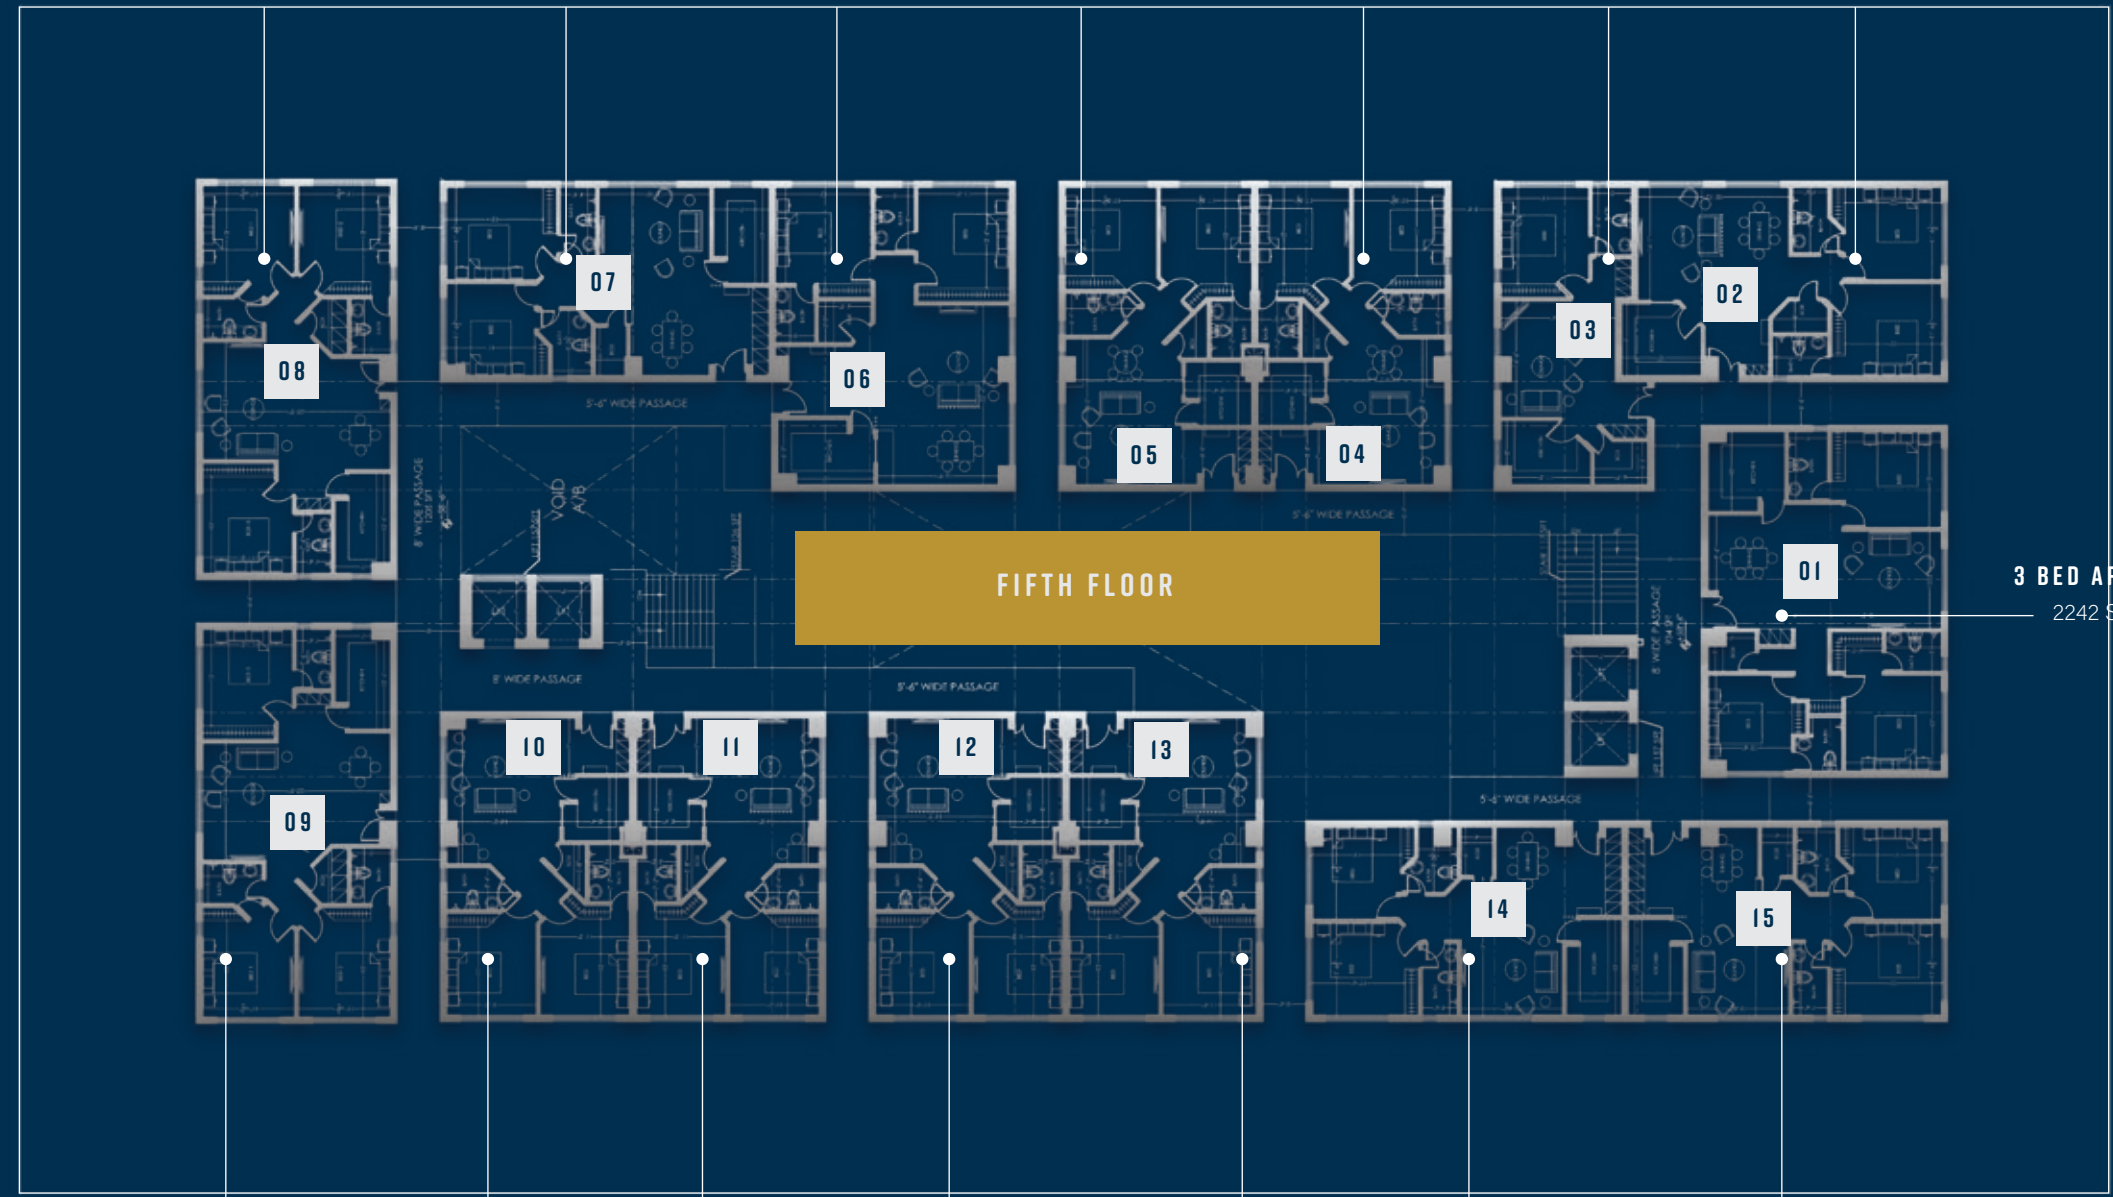

2 BED APARTMENT 1522 Square ft
1 BED APARTMENT 1191 Square ft

3 BED APARTMENT 2416 Square ft | 2 BED APARTMENT 1643 Square ft | 2 BED APARTMENT 1643 Square ft | 2 BED APARTMENT 1665 Square ft | 2 BED APARTMENT 1665 Square ft | 2 BED APARTMENT 1607 Square ft | 1 BED APARTMENT 1041 Square ft | 2 BED APARTMENT 1798 Square ft

3 BED APARTMENT 2445 Square ft | 2 BED APARTMENT 1915 Square ft | 2 BED APARTMENT 1961 Square ft | 2 BED APARTMENT 1692 Square ft | 2 BED APARTMENT 1692 Square ft | 1 BED APARTMENT 1318 Square ft | 2 BED APARTMENT 2120 Square ft