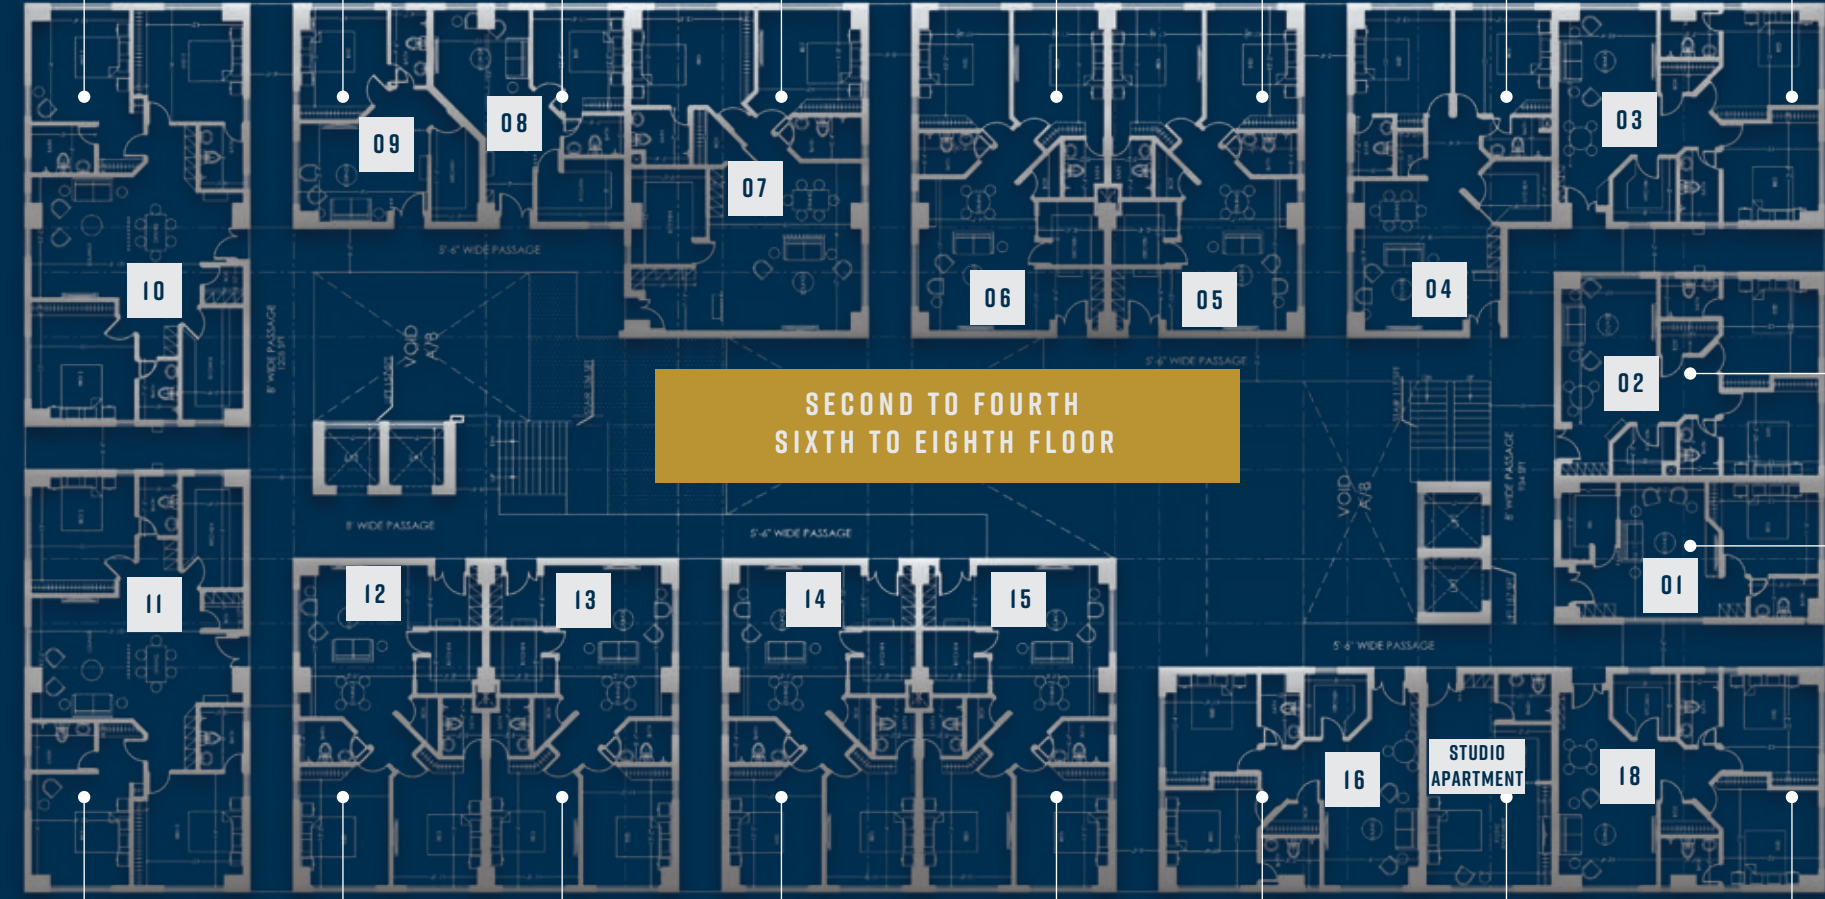

3 BED APARTMENT 2416 Square ft | 1 BED APARTMENT 1150 Square ft | 1 BED APARTMENT 1214 Square ft | 2 BED APARTMENT 1921 Square ft | 2 BED APARTMENT 1662 Square ft | 2 BED APARTMENT 1662 Square ft | 2 BED APARTMENT 1646 Square ft | 2 BED APARTMENT 1768 Square ft